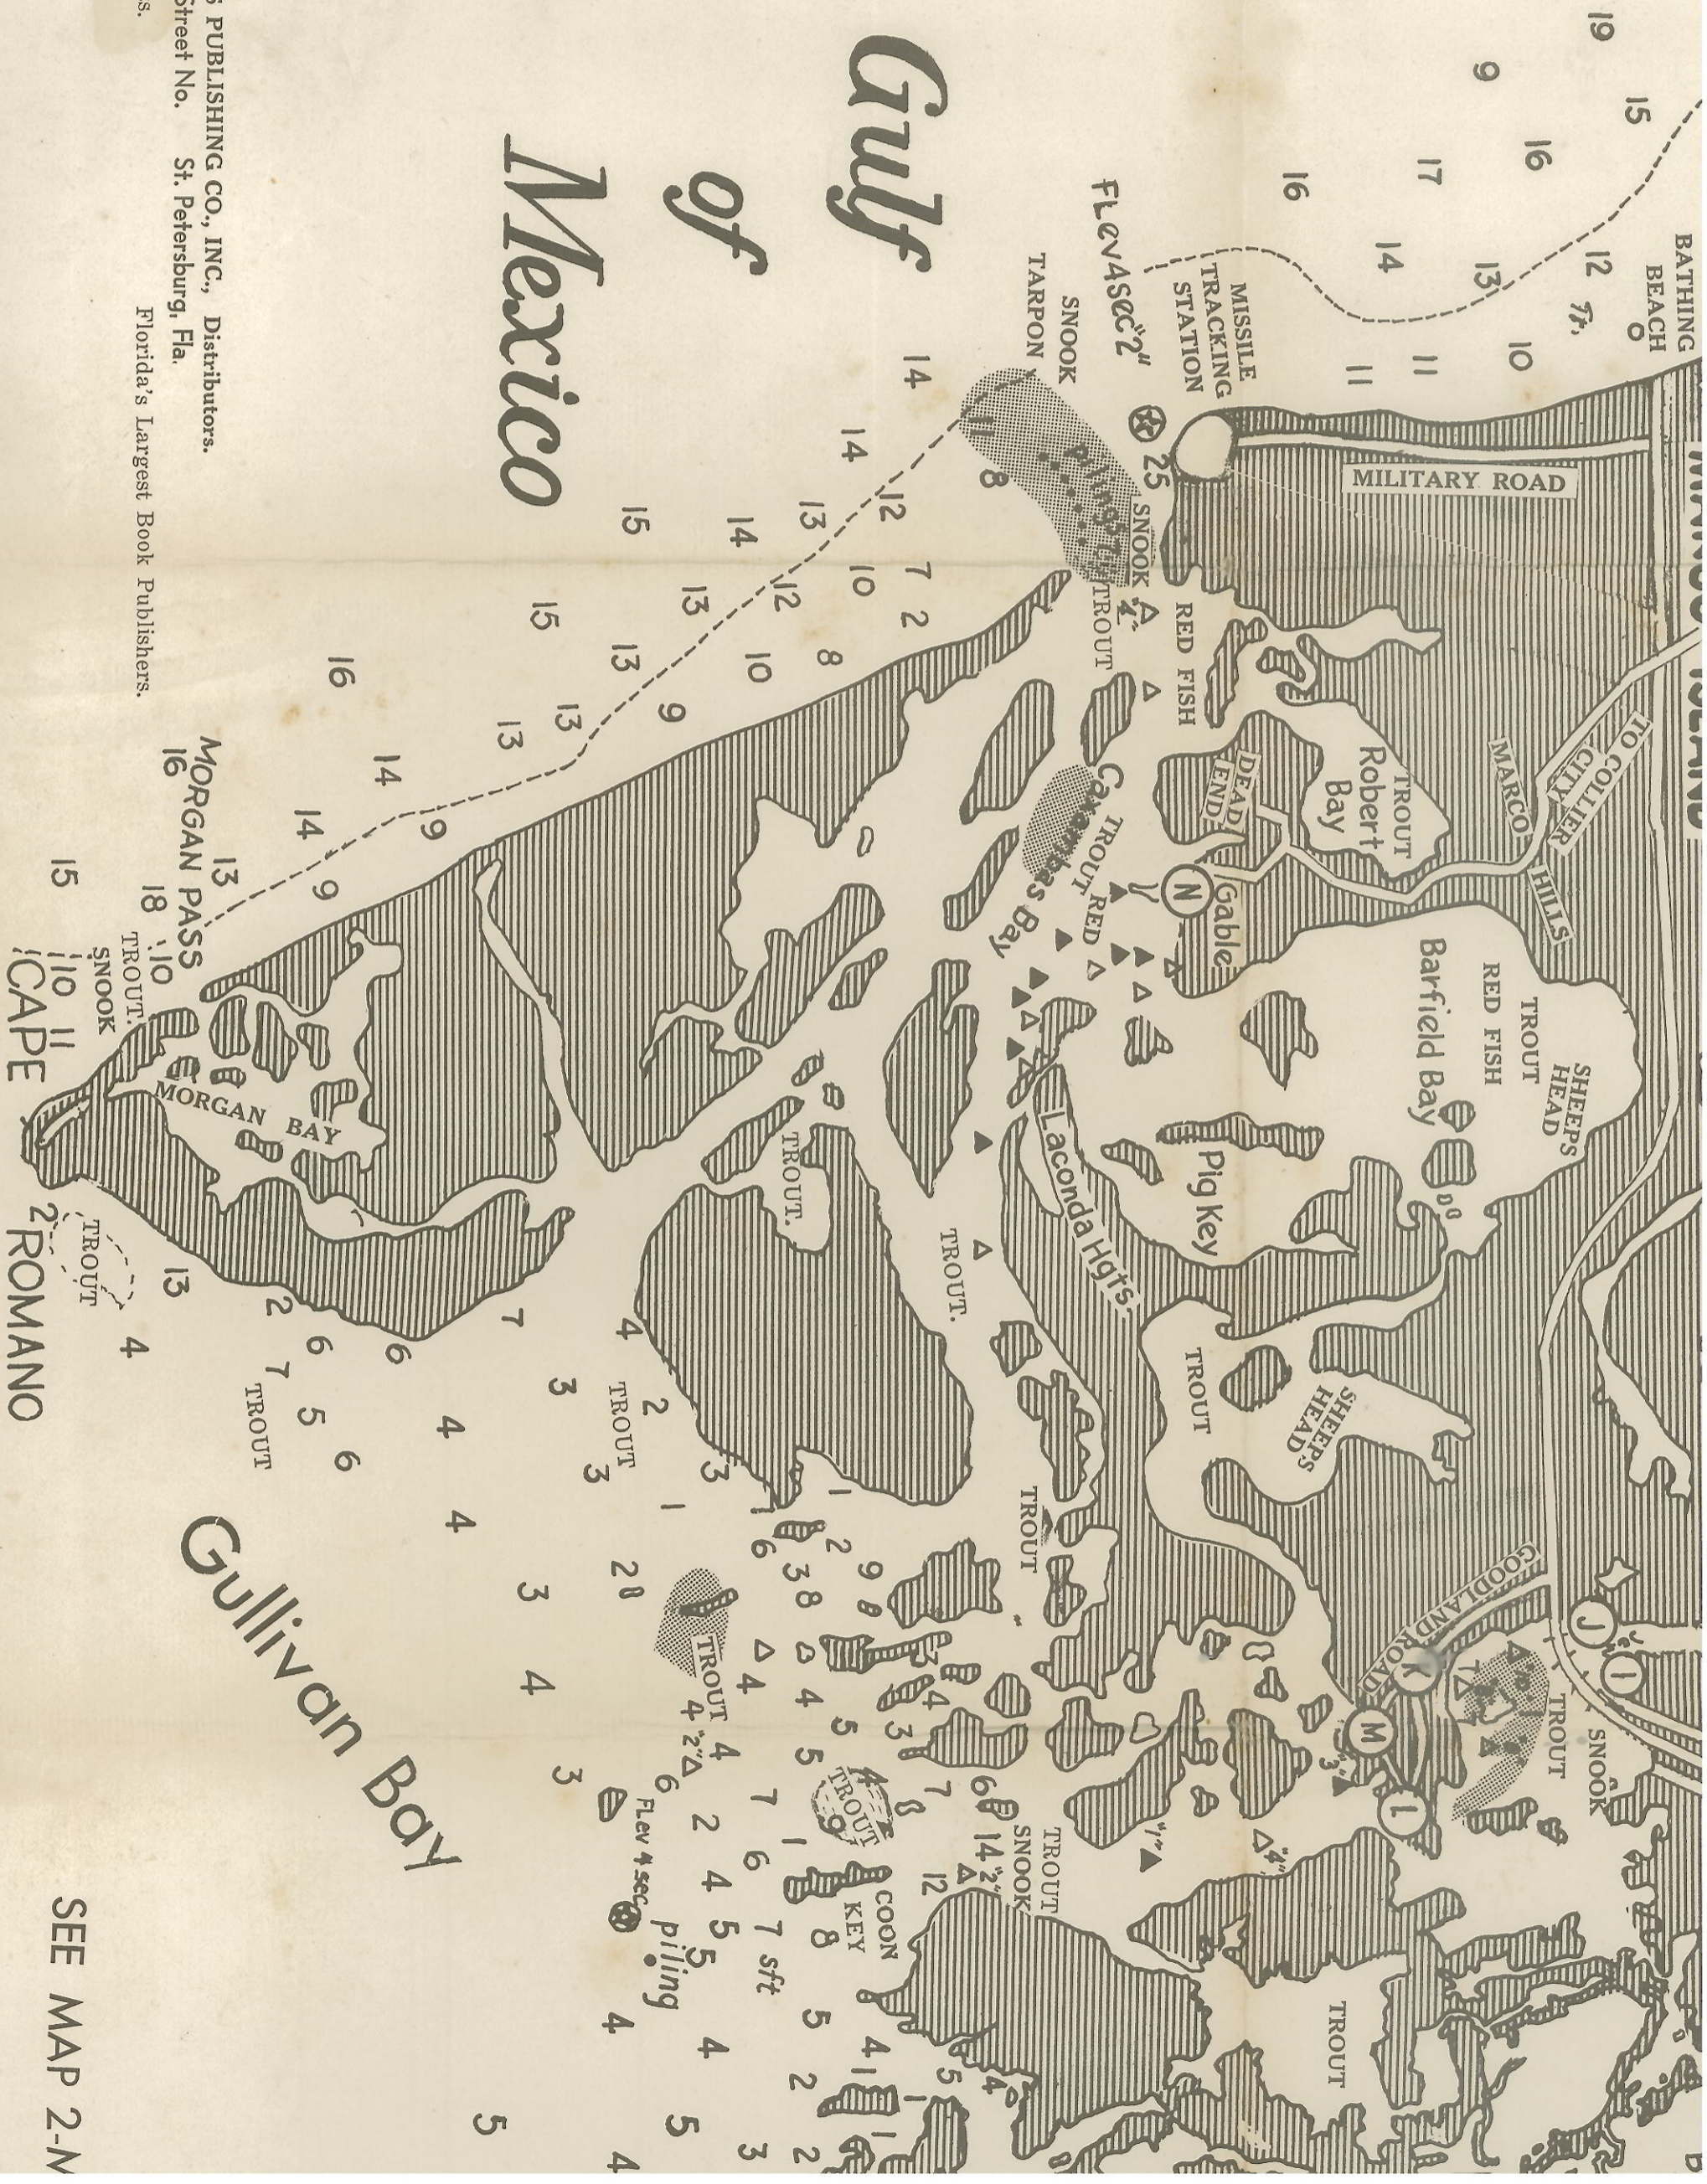

- U BUVALE INALLEN TRAM
- E HAMILTON'S GROCERY STORE
- E GANT'S MARCO MOTEL
- G ISLANDER BOAT LAUNCHING ELEC. LIFT
- N POST OFFICE

1. LEGEND
2. △--- RED CHANNEL MARKERS
   - ▲--- BLACK CHANNEL MARKERS
   - 3--- DEPTH IN FEET
   - ⊕--- FLASHING LIGHT
   - sft... SOFT BOTTOM
   - --- MARSH
   - --- BRIDGE

Gulf of Mexico

GREAT OUTDOORS PUBLISHING CO., INC., Distributors.
4747 - 28th Street No. St. Petersburg, Fla.
Florida's Largest Book Publishers.

World's Largest Producer of Fishing Charts.

SEE MAP 2-N